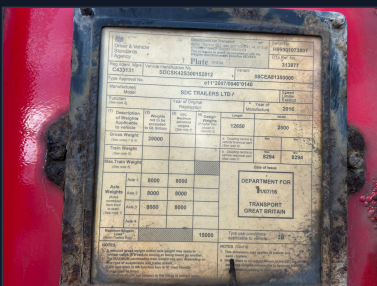

ABBA'S
AUTOS

Abba's Autos — Vehicle Specification Report

2016 SDC SLIDING SKELETAL TRAILERS (STACK TWO)

Truck Profile

Vehicle Images

Quick Specifications

YEAR
2016

MILEAGE
-

ENGINE
-

TRANSMISSION

Vehicle Details

Make:	-	Category:	Trailers
Year:	2016	Mileage:	-
Registration:	-	First Reg.:	-
MOT Status:	-	VIN:	-
Colour:	RED	Status:	AVAILABLE

Engine & Drivetrain

Engine Power:	-	Fuel Type:	-
Euro Standard:	-	Transmission:	-
Gears:	-		